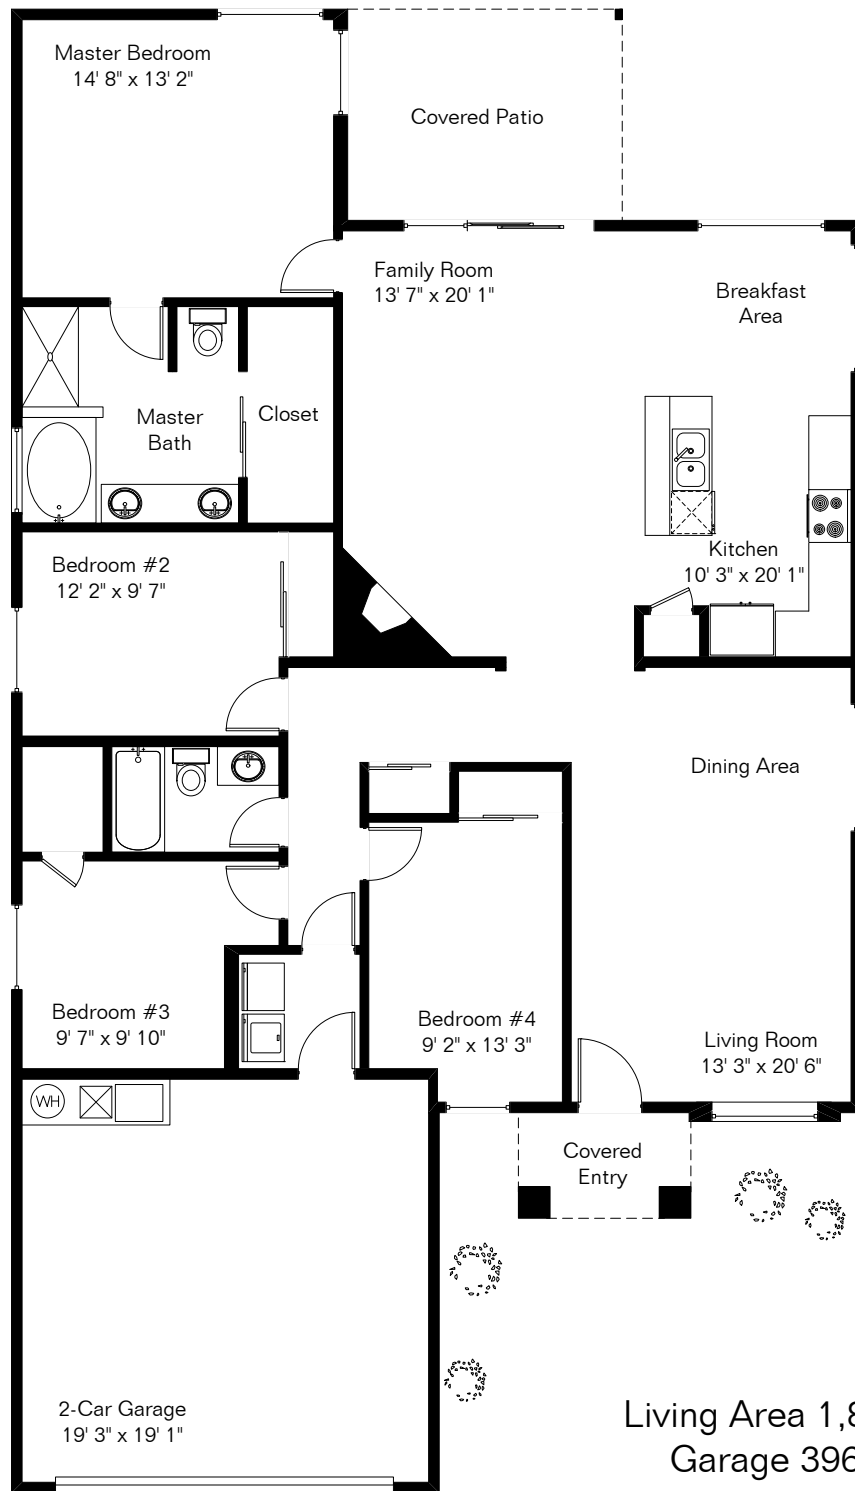

The square footages and room size information are deemed to be reliable but are not guaranteed and should be independently verified.

7790 E Castle Valley Way

Living Area 1,828 Sq Ft
Garage 396 Sq Ft

Site Visit March 2018

Copyright 2018 Floor Plans First! LLC
All Rights Reserved.

www.FloorPlansFirst.com
Toll Free (877) 887-1500
Voice (520) 881-1500
Fax (520) 791-7701
Floor Plans First!
See the Floor Plan First!